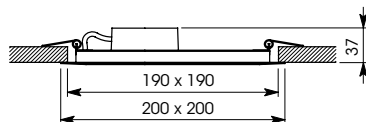

0,25 kg

Puissance :
1 - 7 watts
Tension : 24 volts

Power:
1 - 7 Watts
Voltage: 24 Volts

23000R10/60
23000R10/40
23000R10/30
23000R15/60
23000R15/40
23000R15/30

FLAT LED 5 W

Réf.	Type	Couleur
23000C10/60	Encastré LED extra plat 10X10 cm 6000° K	Aluminium
23000C10/40	Encastré LED extra plat 10X10 cm 4000° K	Aluminium
23000C10/30	Encastré LED extra plat 10X10 cm 3000° K	Aluminium

FLAT LED 8 W

Réf.	Type	Couleur
23000C20/60	Encastré LED extra plat 20X20 cm 6000° K	Aluminium
23000C20/40	Encastré LED extra plat 20X20 cm 4000° K	Aluminium
23000C20/30	Encastré LED extra plat 20X20 cm 3000° K	Aluminium