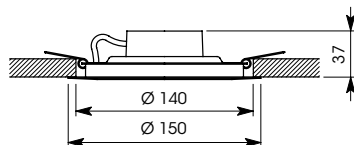

0,23 kg

Puissance :
5 - 8 watts
Tension : 24 volts

Power:
5 - 8 Watts
Voltage: 24 Volts

23000R10/60
23000R10/40
23000R10/30
23000R15/60
23000R15/40
23000R15/30

FLAT LED 5 W

Réf.	Type	Couleur
23000R10/60	Encastré LED extra plat diamètre 10 cm 6000° K	Aluminium
23000R10/40	Encastré LED extra plat diamètre 10 cm 4000° K	Aluminium
23000R10/30	Encastré LED extra plat diamètre 10 cm 3000° K	Aluminium

FLAT LED 8 W

Réf.	Type	Couleur
23000R15/60	Encastré LED extra plat diam. 15 cm 6000° K	Aluminium
23000R15/40	Encastré LED extra plat diam. 15 cm 4000° K	Aluminium
23000R15/30	Encastré LED extra plat diam. 15 cm 3000° K	Aluminium