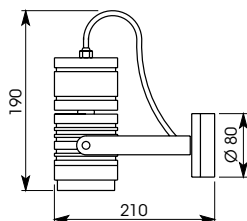

PHOBOS & PHOBOST

Caractéristiques

Spots à fixer orientables, étanches, IP66, avec ou sans transformateur, pour lampe dichroïque 12V de diamètre 50 mm
Corps en laiton, Verre trempé
Lampe PAR16 GZ10 230V ou iodure CDMR PAR20-30

IP66 adjustable waterproof spot with or without transformer for dichroic diameter 50 mm 12V
Brass housing, safety glass
PAR16 GZ10 230V or CDMR Metal Halide lamp

Puissance : 20 - 70 watts
Tension : 12 ou 230 volts

Power: 20 - 70 Watts
Voltage: 12 ou 230 Volts

79100	
79101	
79109	
75100	
75101	
75109	
79020	
79021	
79029	
74020	
74021	
74030	
74031	

1,65 kg

2,75 kg

3,4 kg

PHOBOS G5,3

Réf.	Type	Couleur
79100	Spot sur patère 50W 12V G5,3	Blanc
79101	Spot sur patère 50W 12V G5,3	Noir
79109	Spot sur patère 50W 12V G5,3	Laiton

PHOBOS GZ10

Réf.	Type	Couleur
75100	Spot sur patère 50W 230V GZ10	Blanc
75101	Spot sur patère 50W 230V GZ10	Noir
75109	Spot sur patère 50W 230V GZ10	Laiton

PHOBOS T G5,3

Réf.	Type	Couleur
79020	Spot patère avec transfo. 50W G5,3	Blanc
79021	Spot patère avec transfo. 50W G5,3	Noir
79029	Spot patère avec transfo. 50W G5,3	Laiton

PHOBOS T E27

Réf.	Type	Couleur
74020	Spot patère CDMR 35W E27	Blanc
74021	Spot patère CDMR 35W E27	Noir
74030	Spot patère CDMR 70W E27	Blanc
74031	Spot patère CDMR 70W E27	Noir

ACCESSOIRES

Réf.	Désignation	Couleur
79090	Défecteur visière pour Ø 80	Blanc
79091	Défecteur visière pour Ø 80	Noir