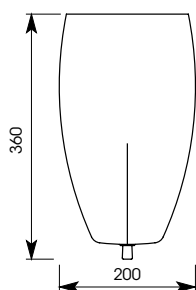

Wall fitting for 100 Watts
E27 standard lamp, 18 Watts
compact fluorescent lamp
or LED lamp
Triple opal blown
glass shade

2,4 kg

Design Cécile Planchais

Puissance :
18 - 100 watts
Tension : 230 volts

Power:
18 - 100 Watts
Voltage: 230 Volts